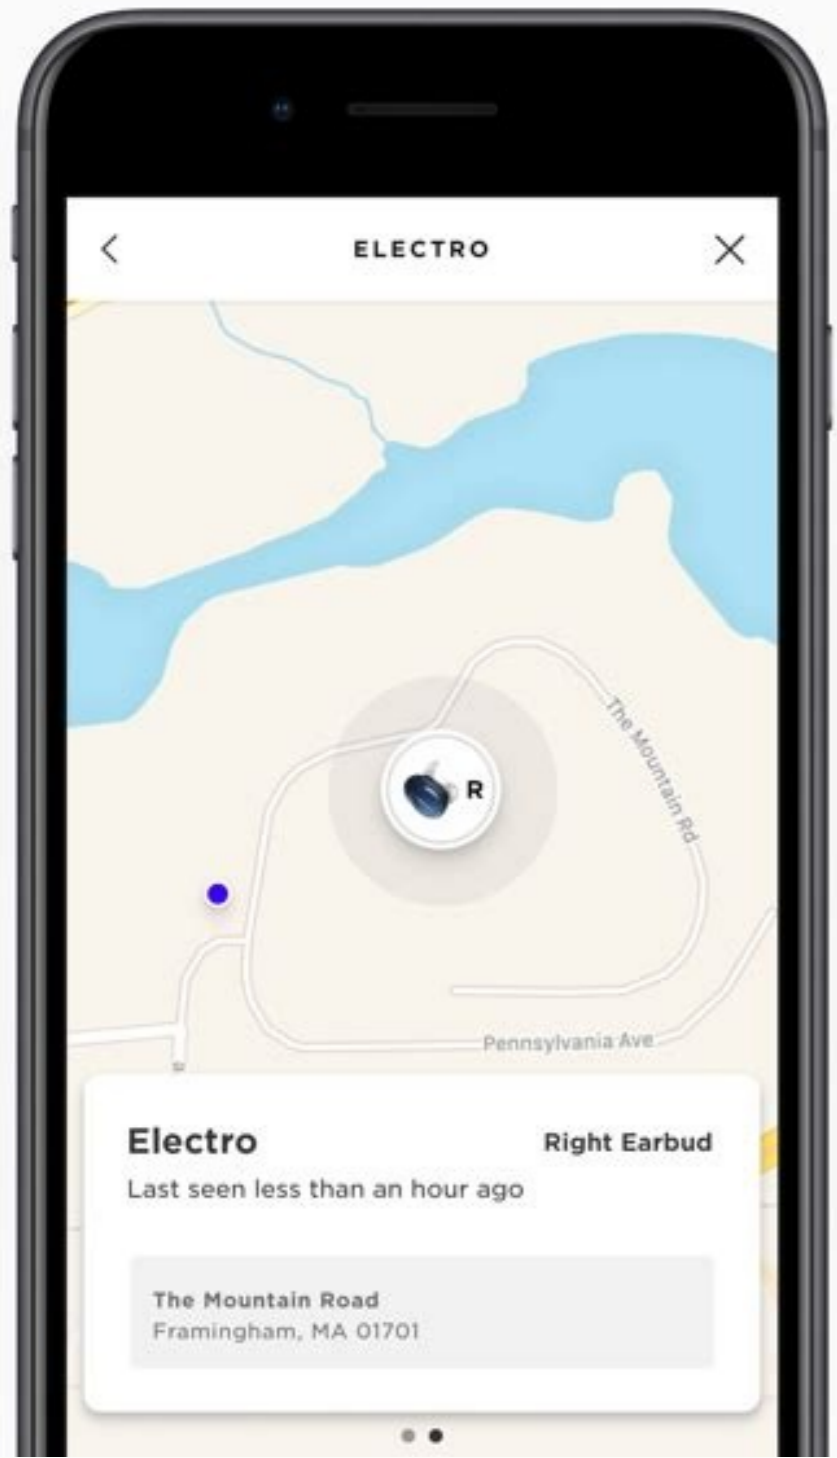

Keep track of your earbuds