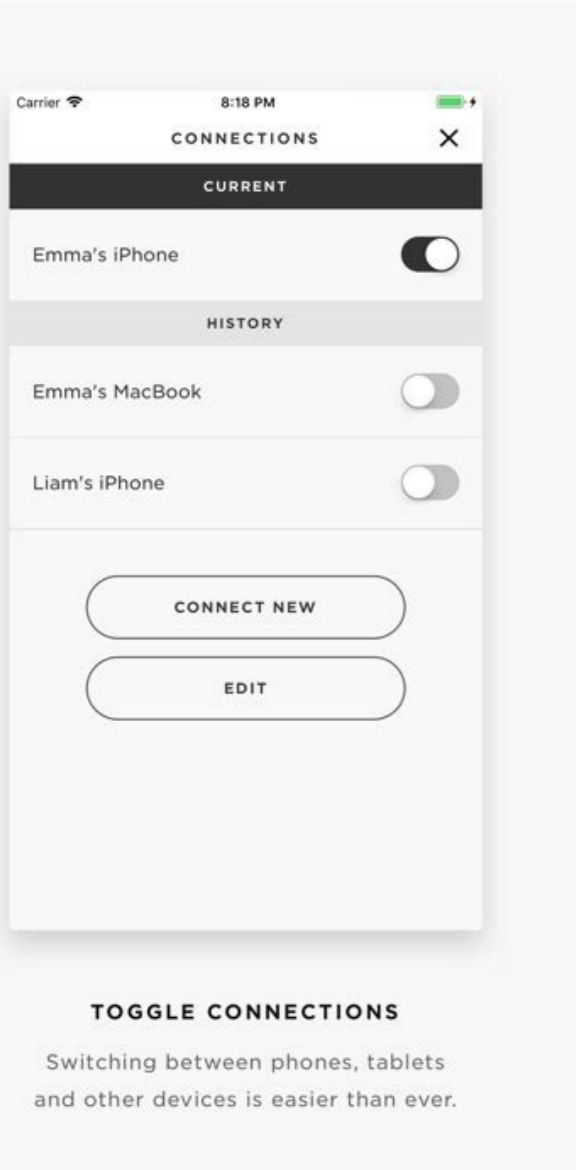

Keep track of your earbuds