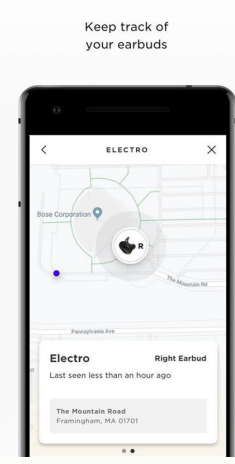

Bose connect app android

Keep track of your earbuds